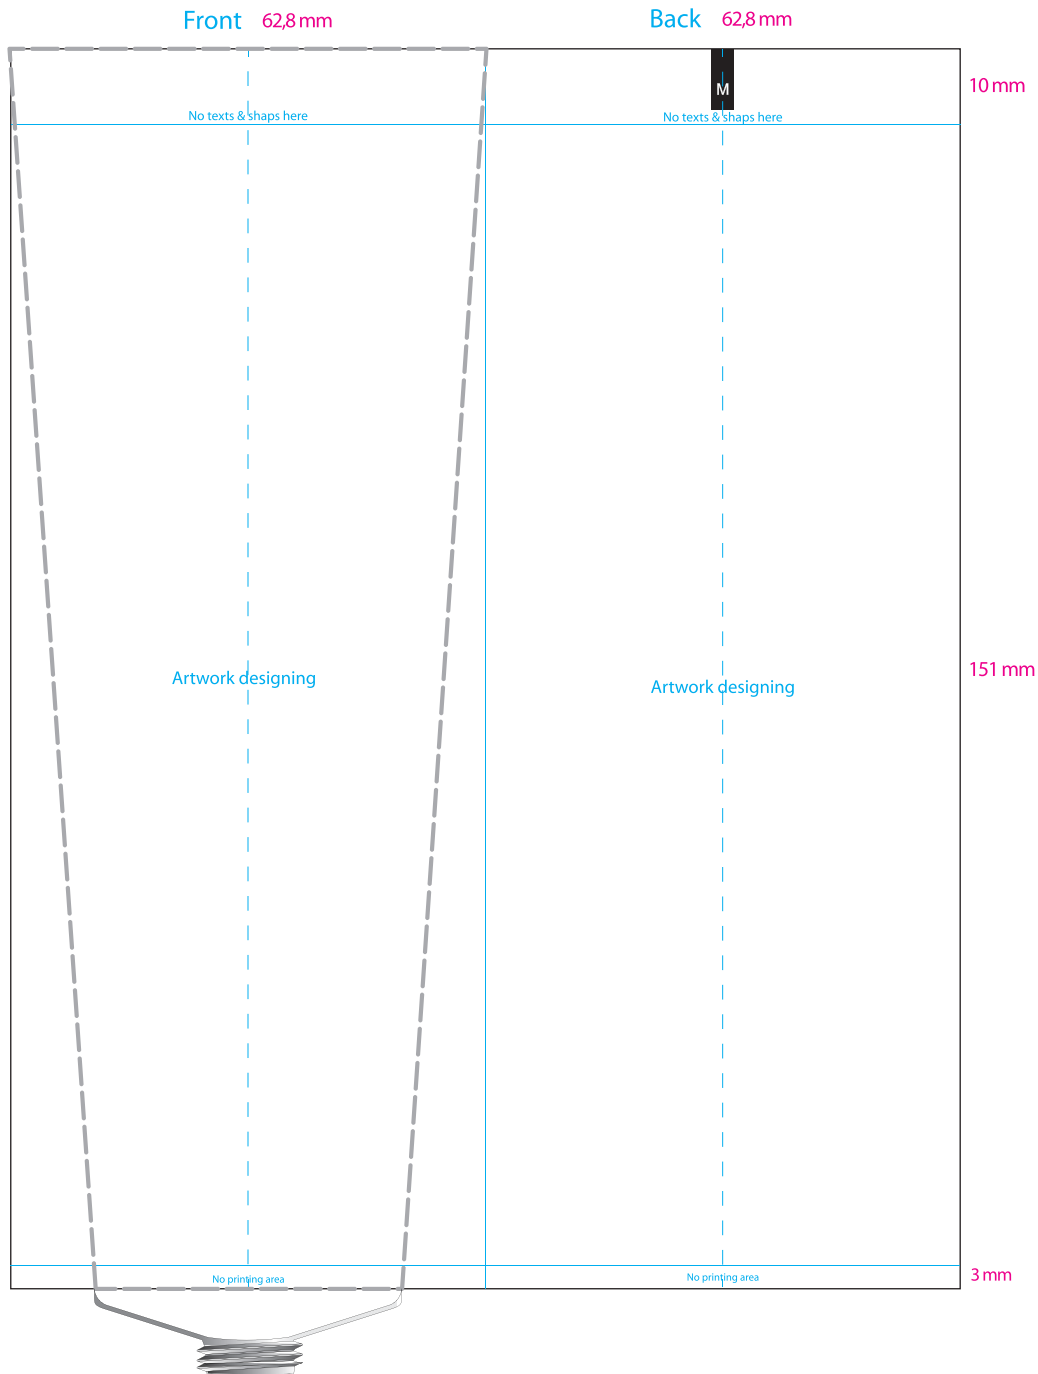

MOHEB Co. (P.J.S)

www.mohebco.com
design@mohebco.com

Ø40mm x 164 mm 150 ml

www.mohebc.com

design@mohebc.com

Ø 40mm x 164 mm 150 m